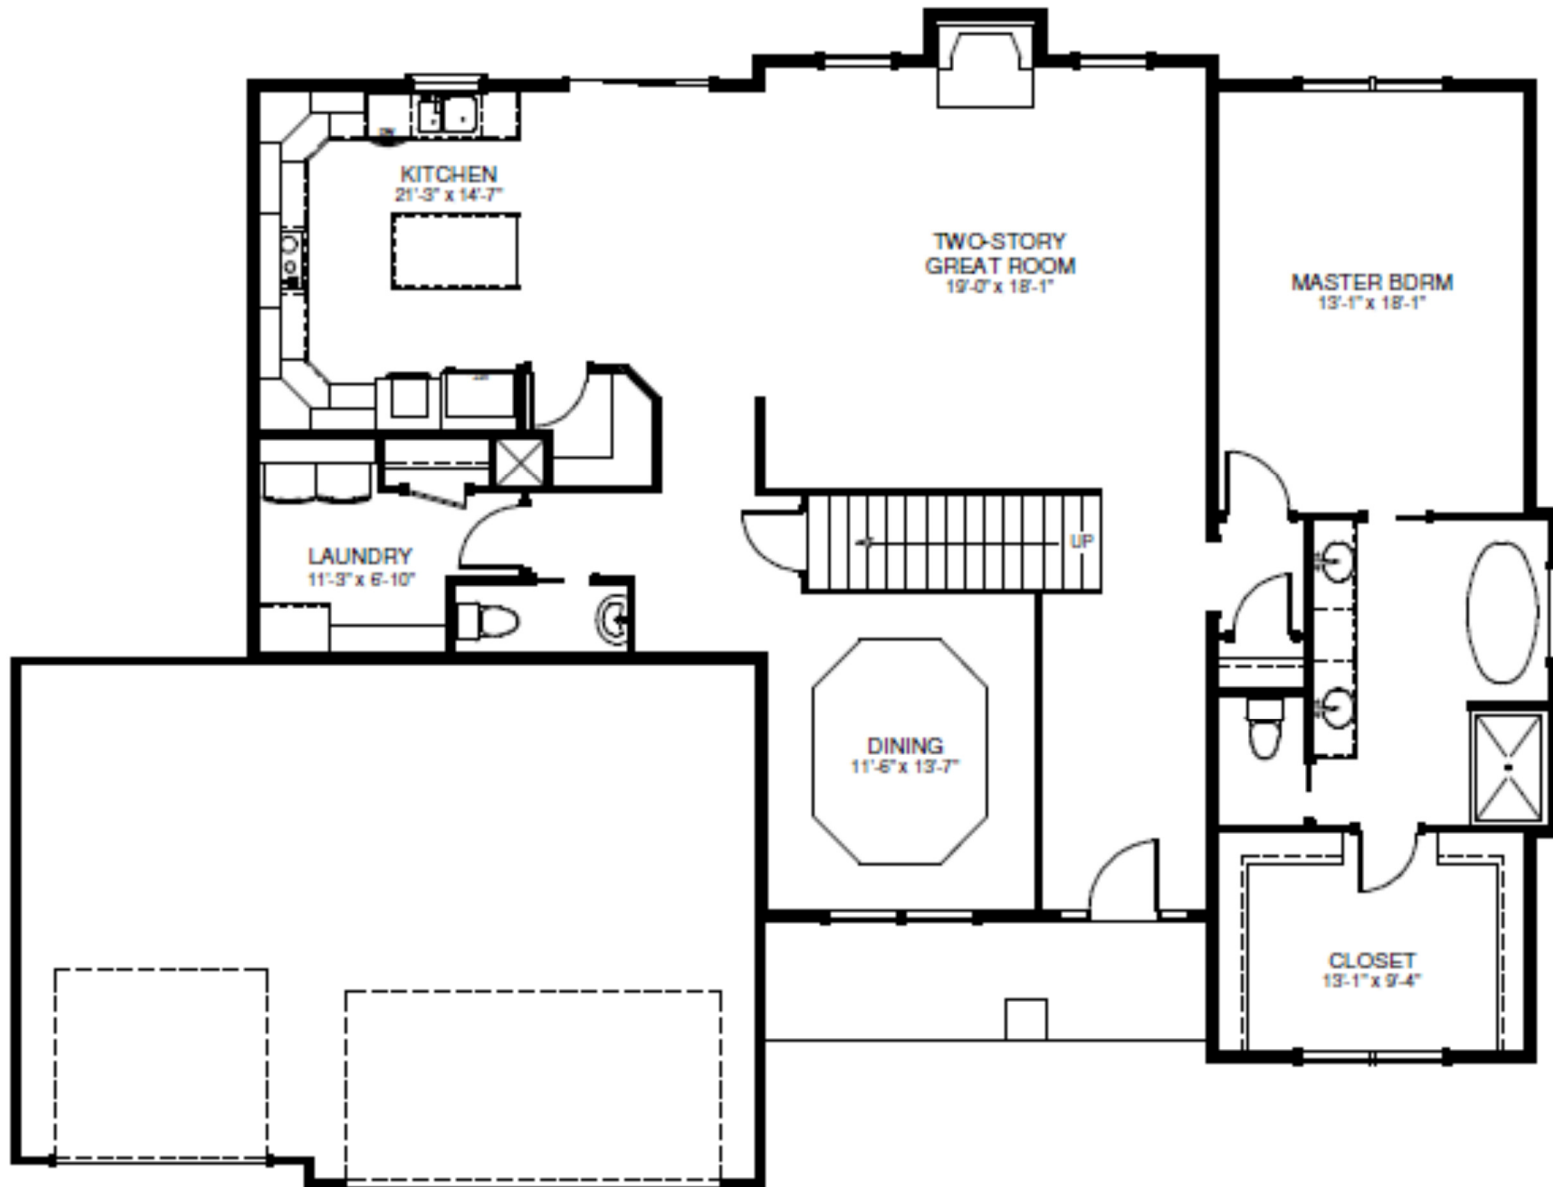

# Woodhaven Model

**1<sup>st</sup> Floor      1,844 ft<sup>2</sup>**

**2<sup>nd</sup> Floor      911 ft<sup>2</sup>**

**Total            2,755 ft<sup>2</sup>**

This drawing is the property of Premier Homes of Illinois, Inc., and is protected under all U.S. and International copyright laws. The drawing may not be reproduced, either in whole or part, or submitted to outside parties for examination or used directly or indirectly for any reason other than for which it was furnished without prior written permission.

# 1<sup>st</sup> Floor

## 2<sup>nd</sup> Floor