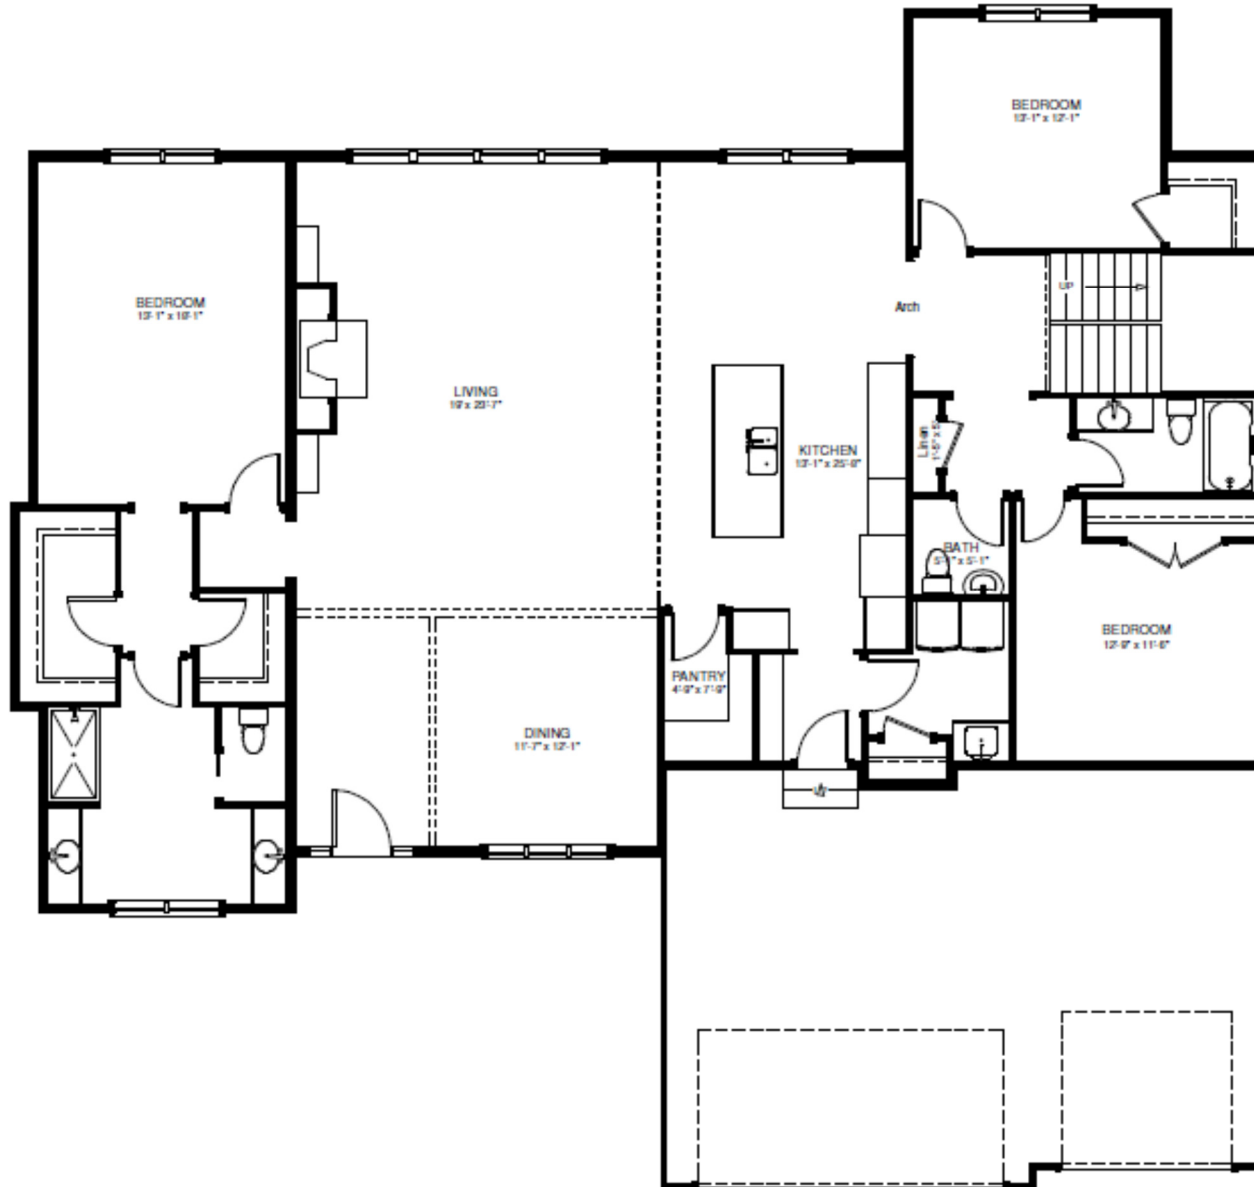

1st Floor

This drawing is the property of Premier Homes of Illinois, Inc., and is protected under all U.S. and International copyright laws. The drawing may not be reproduced, either in whole or part, or submitted to outside parties for examination or used directly or indirectly for any reason other than for which it was furnished without prior written permission.