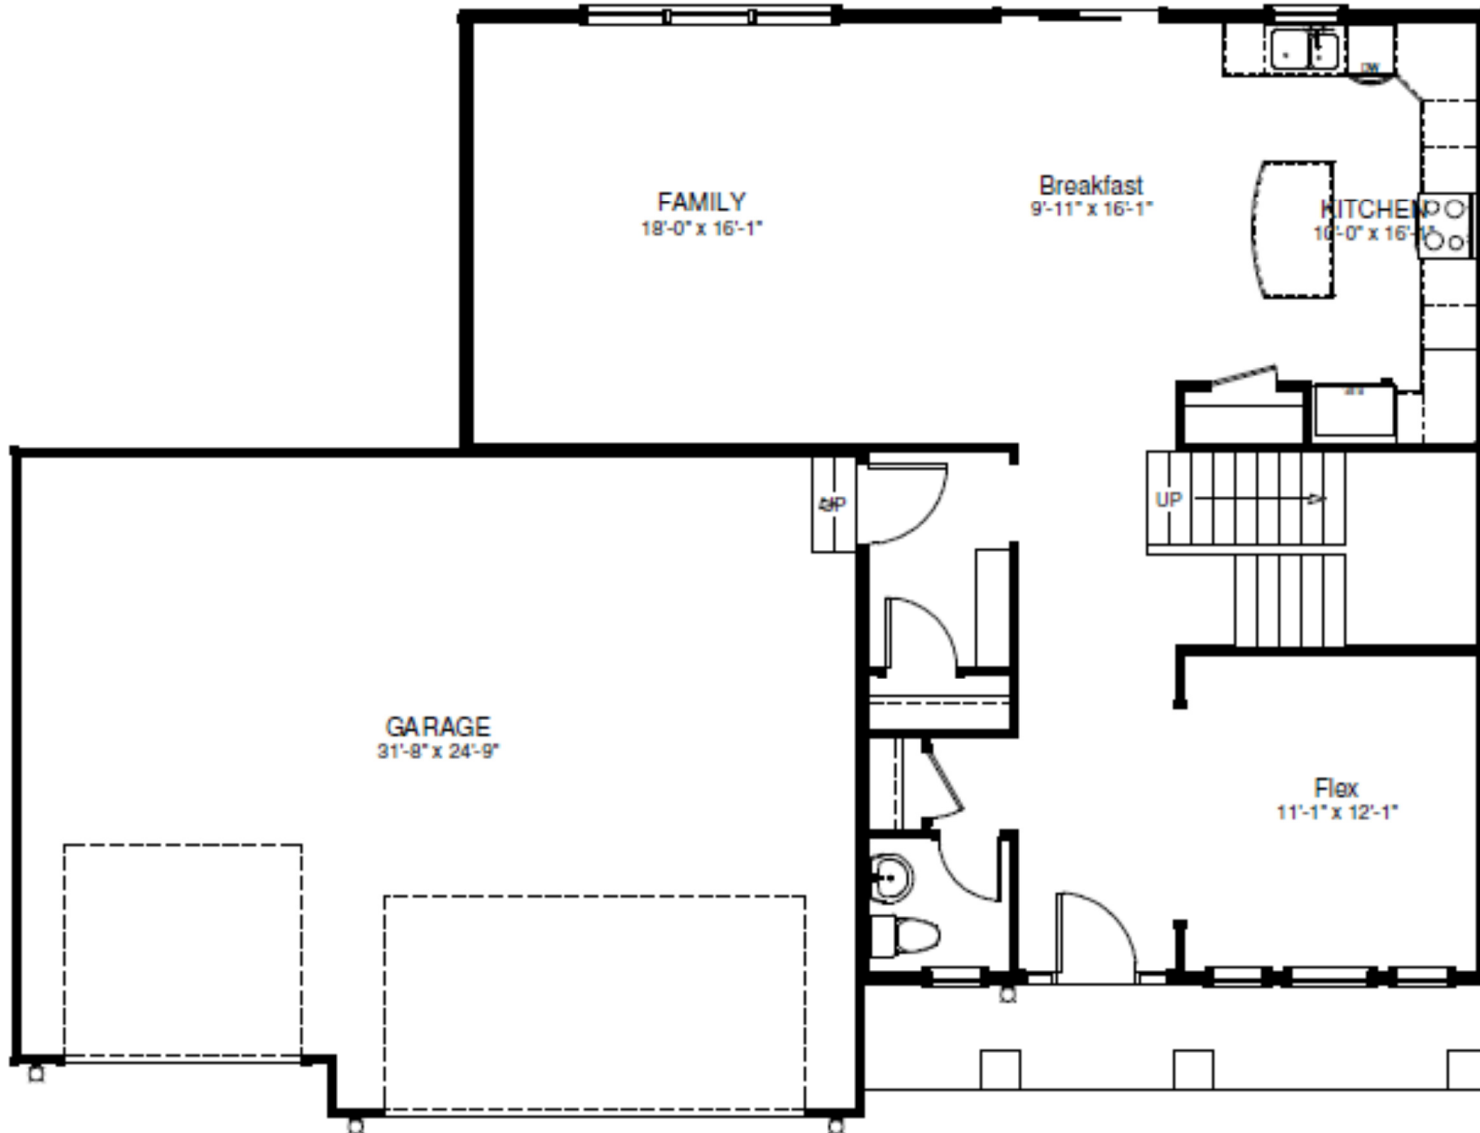

# Lakeview Model

**1<sup>st</sup> Floor**     **1,134 ft<sup>2</sup>**

**2<sup>nd</sup> Floor**     **1,250 ft<sup>2</sup>**

**Total**         **2,384 ft<sup>2</sup>**

This drawing is the property of Premier Homes of Illinois, Inc., and is protected under all U.S. and International copyright laws. The drawing may not be reproduced, either in whole or part, or submitted to outside parties for examination or used directly or indirectly for any reason other than for which it was furnished without prior written permission.

# 1<sup>st</sup> Floor

## 2<sup>nd</sup> Floor