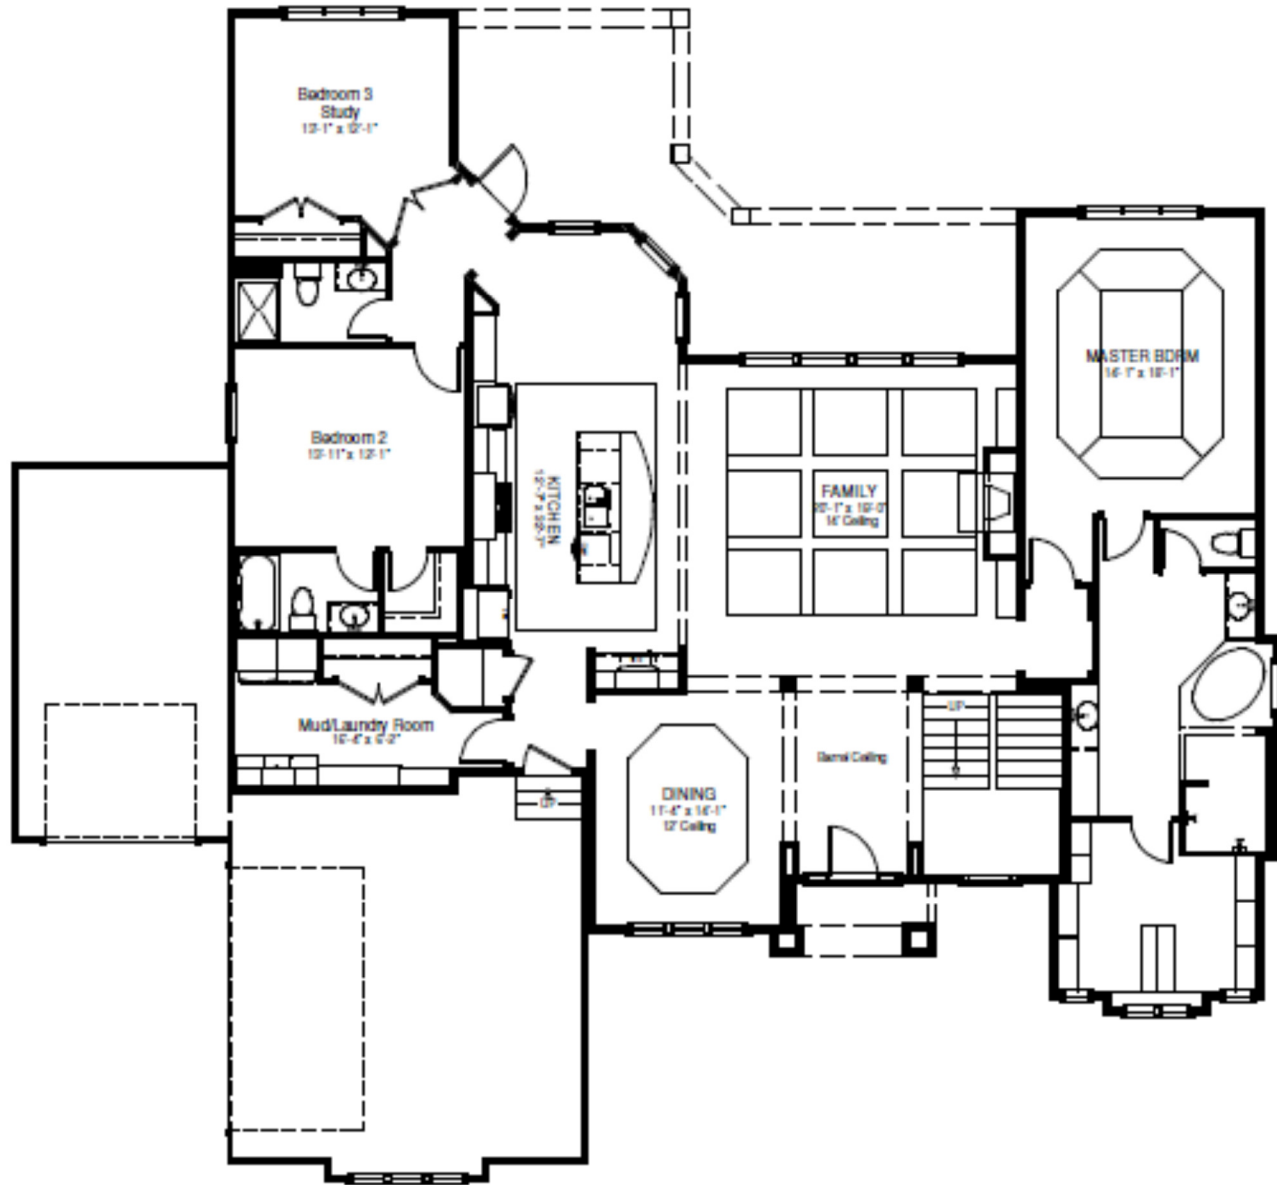

1st Floor

This drawing is the property of Premier Homes of Illinois, Inc., and is protected under all U.S. and International copyright laws. The drawing may not be reproduced, either in whole or part, or submitted to outside parties for examination or used directly or indirectly for any reason other than for which it was furnished without prior written permission.