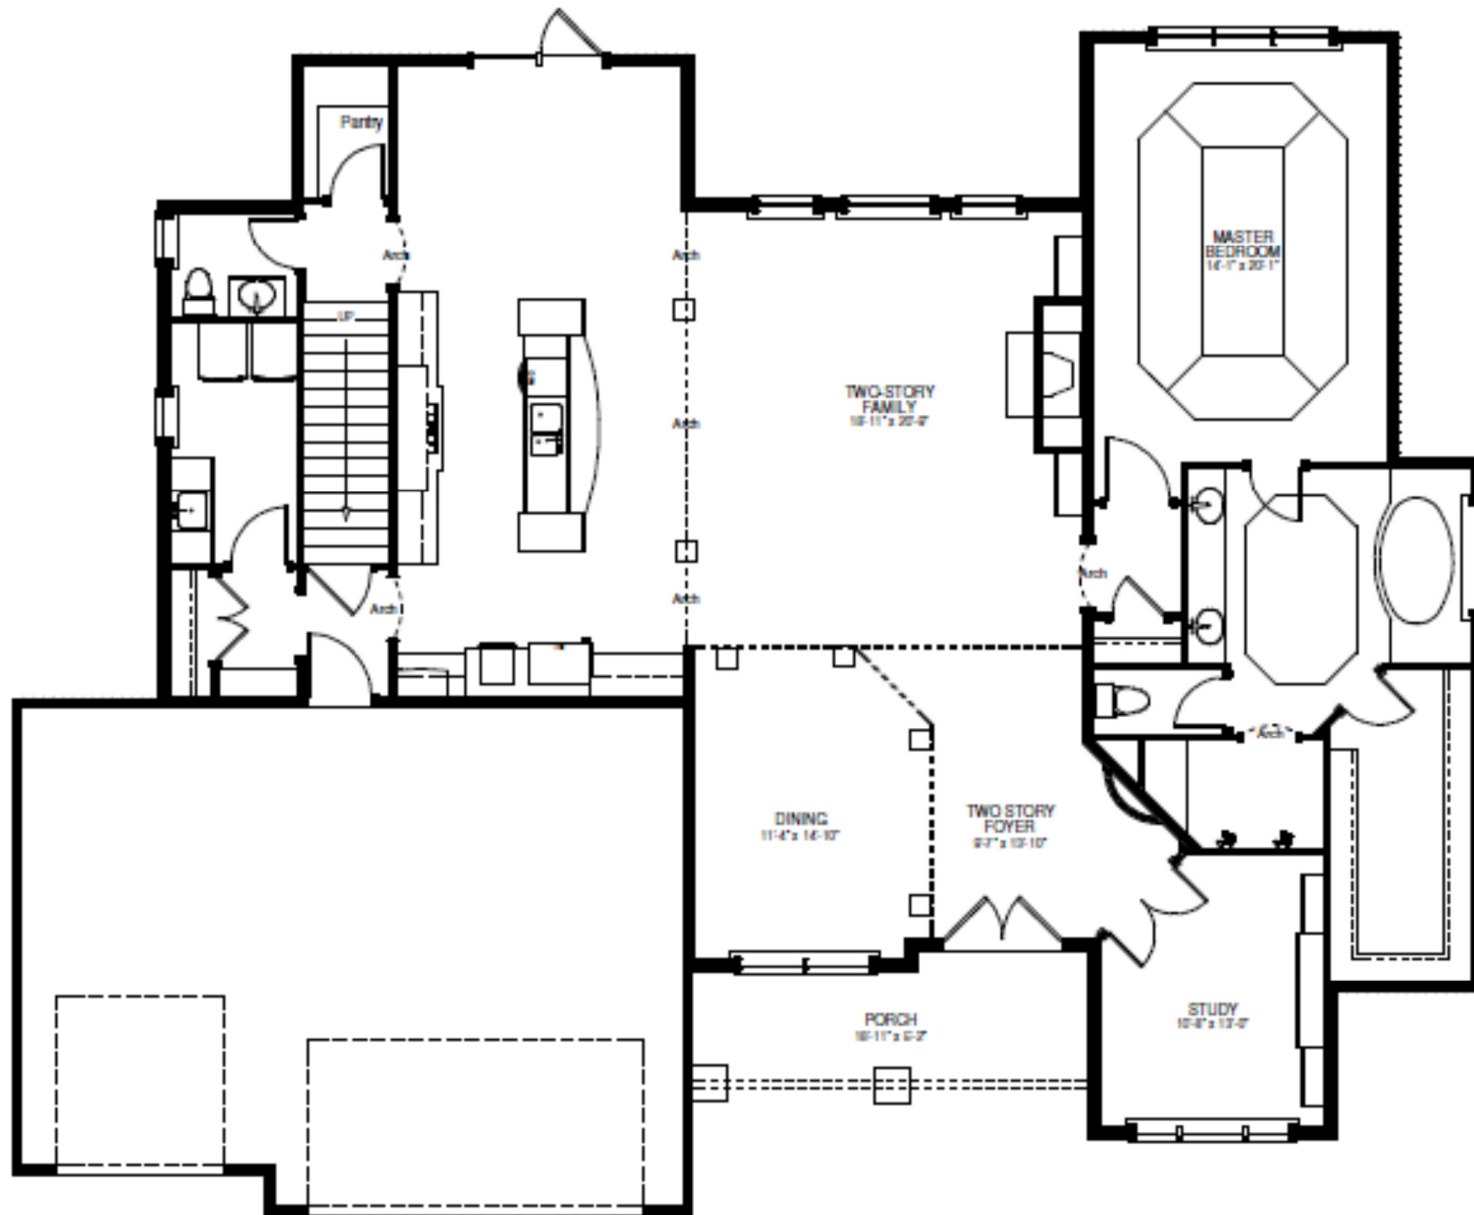

1st Floor

This drawing is the property of Premier Homes of Illinois, Inc., and is protected under all U.S. and International copyright laws. The drawing may not be reproduced, either in whole or part, or submitted to outside parties for examination or used directly or indirectly for any reason other than for which it was furnished without prior written permission.